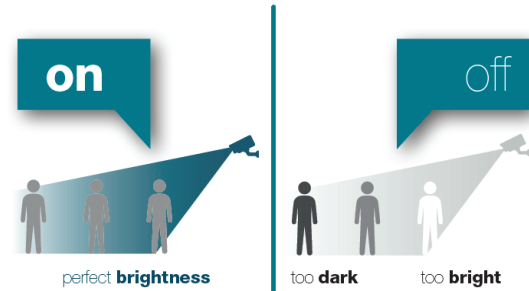

- ▶ **H.265 Smart Codec**
- ▶ **Adaptive IR**
- ▶ **Outdoor-Ready**
- ▶ **UL Certified**
- ▶ **ONVIF Compliant**

Features

H.265 Smart Codec

Reduce bandwidth and storage requirements without sacrificing image quality.

Adaptive IR

The camera's IR LED dynamically changes the output in accordance to the scene changes, guaranteeing correct lighting of the monitored area.

Outdoor Ready

Certified with ingress protection and impact protection tests.