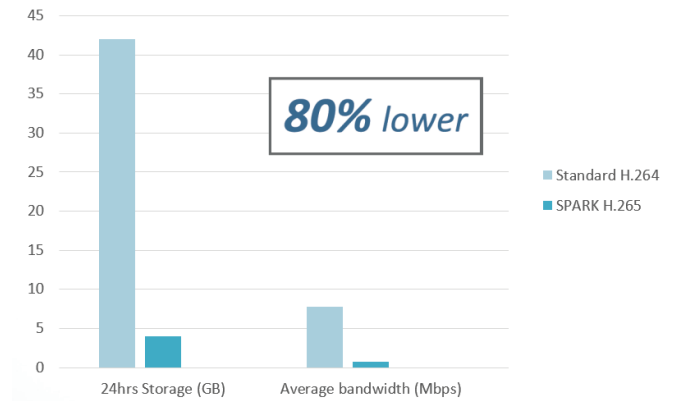

- ▶ **H.265 Smart Codec**
- ▶ **Adaptive IR**
- ▶ **Outdoor-Ready**
- ▶ **UL Certified**
- ▶ **ONVIF Compliant**

Features

H.265 Smart Codec

Reduce bandwidth and storage requirements without sacrificing image quality.