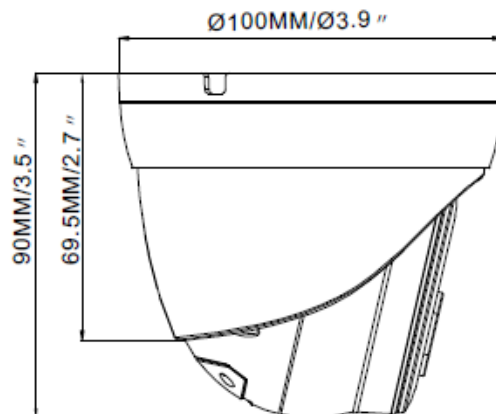

尺寸

*本文件使用的所有圖片均為範例，各個國家內的型號可能不盡相同。請前往您所在國家的 EverFocus 網站，以取得詳細的訂購資訊。

*本文件內容若有變更，恕不另行通知。