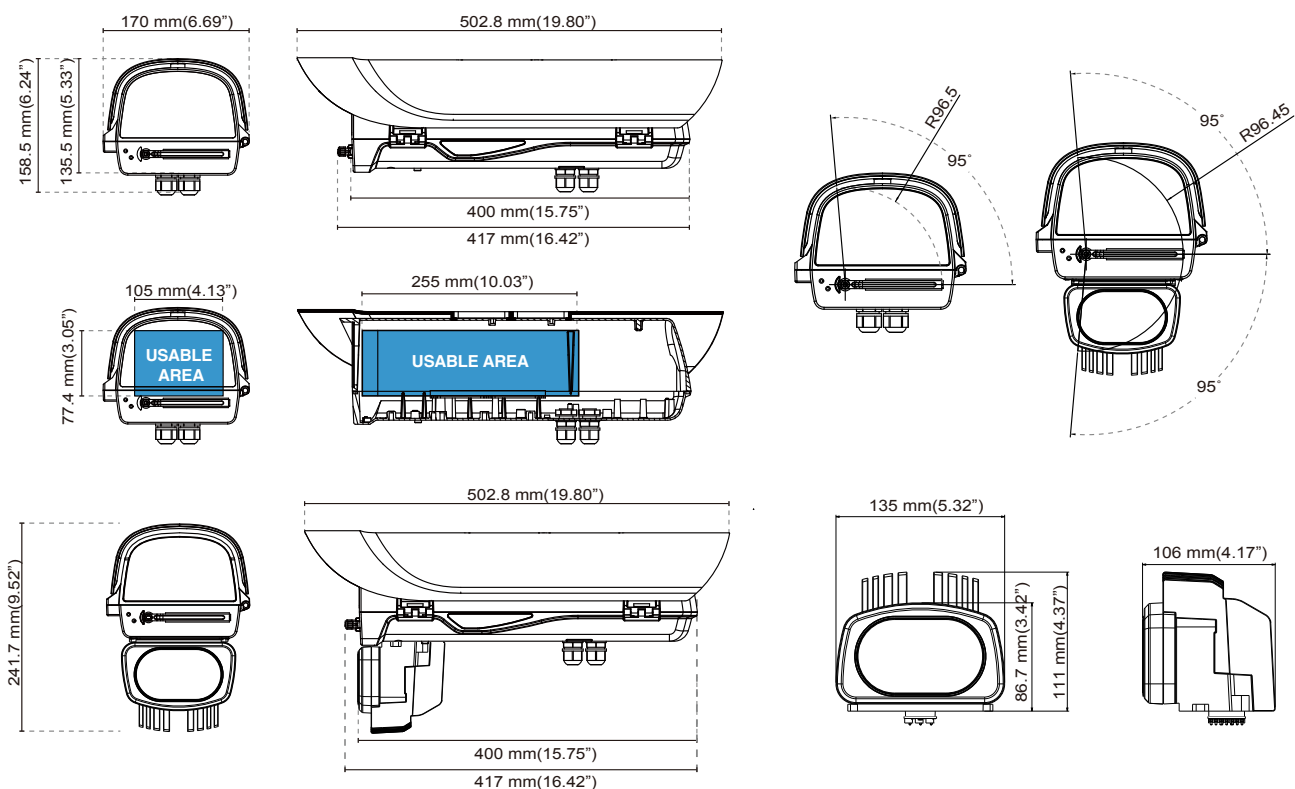

Some models also offer a built-in wiper.

Features

- IP66 standard (P6000-IW)
- IP68 standard (P5000-I, P6000-I)
- IK10 impact rated cast aluminum housing
- Demisting & deicing for window
- Adjustable sunshield
- Side-opening alarm switch
- ITB (Illuminator Touch Board) snaps IR LEDs directly to the housing & conceals wiring
- Accommodates box cameras equipped with wide-angle lenses & long-distance lenses (8-80 mm)
- Built-in wiper (P6000-IW)
- Supported 30W / 60W / 95W PoE power input
- Plug-and-play over a single network cable

* Inside camera specification must be within housing's operating temperature.

Dimensions

P50/P60 Series Matrix Table

	PoE 30W in	PoE 30W/60W/95W in	Window Heater	Adjustable Sunshield	Blower	ITB for Optional 6W VAIR IR	ITB for Optional 12W/24W VAIR IR	ITB for Optional 48W VAIR IR	Side-Opening Alarm	Wiper	IP66	IP68
P5000-I	v	-	v	-	v	v	-	-	v	-	-	v
P6000-I	-	v	v	-	v	v	v(60W UPoE)	v(95W UPoE)	v	-	-	v
P6000-IW	-	v	v	-	v	v	v(60W UPoE)	v(95W UPoE)	v	v	v	-